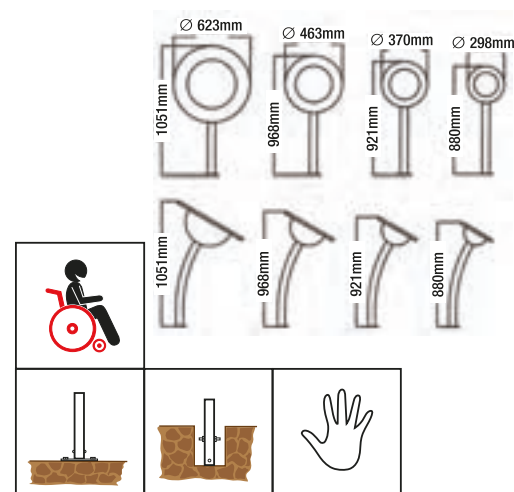

Cheer Drum-D si ispira ai colori del girasole; la membrana del tamburo blu e il pannello di gomma HDPE arancione trasmettono un pieno di sole e vitalità. I tamburi, e l'unicità dei toni creano numerose combinazioni ritmiche. Chi ascolta non potrà che unirsi e cimentarsi nel suonarli!

The Cheer Drum-D color is derived from the sunflower's bud; the blue drumhead and the orange HDPE rubber sheet to make the product full of sunshine and vitality. The rhythmic drums, the unique rhythm and the combination of numerous drums to make the listener join in and play it together.