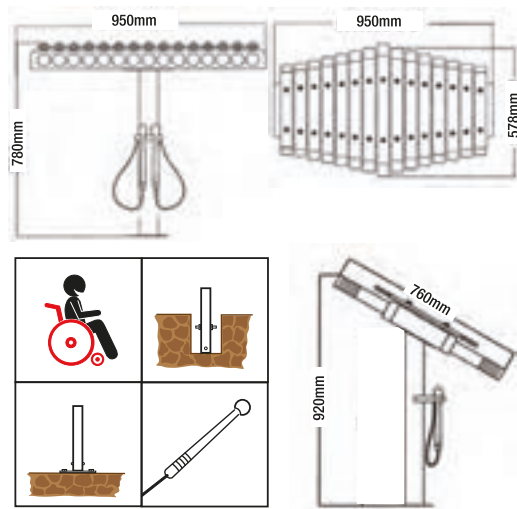

La forma di Cheer Xilophone-H ricorda quella di una piuma di pavone. Il suono è brillante e cristallino. Quando l'arte incontra la musica, non ci sono limiti di età alla creatività che si sprigiona dall'energia della musica.

Cheer Xilophone-H comes from a shape resembling a peacock feather. Also known as the peacock, the name is inspired by this name. The voice is bright and crisp. When the art meets music, tapping it at any age can bring more creative music energy.