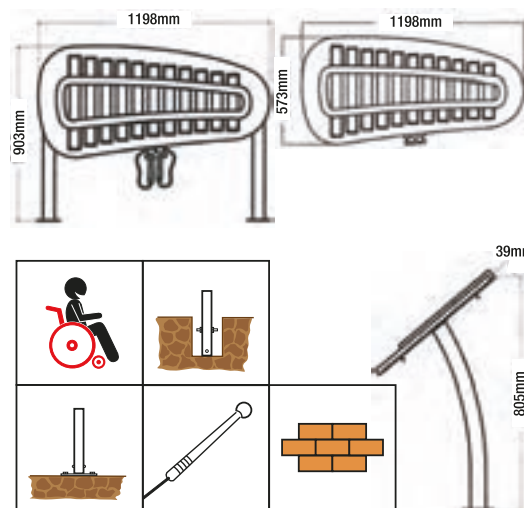

Cheer Xilophone - C

City Harmony Sound mod. CX/013

Tono Tone	Marimba Marimba	Tono Tone	Tono medio / Tono alto Middle pitch / High pitch
Scala Scale	Undici Eleven	risonanza resonance	Risonanza esterna External resonance
gamma range	G4 - C6 G4 - C6	Materiali Materials	Alluminio Billet Billet Aluminium
suono sound	Suono prolungato Loud and maintain	Combinazione suoni Sound combination	Scala completa Full scale

La scelta cromatica di Cheer Xilophone-C presenta un pannello arancione, regala un'atmosfera romantica che richiama il sole, i frutti esotici e i fiori tropicali. L'insieme di tubi argentati dona una sensazione di freschezza, luce e melodia offrono uno spazio musicale rilassante dove è possibile esprimere emozioni di gioia e grazia.

The color combination of Cheer Xilophone-C with the orange panel shows a romantic atmosphere, evocative of sunshine, tropical fruits and exotic flowers; Combining of silver tone tubes is even more refreshing. Light and melody play a soothing musical space that expresses emotions of joy and grace.

10

Cheer Xilophone - D

City Harmony Sound mod. CX/014

Tono Tone	Marimba Marimba	Tono Tone	Tono medio / Tono alto Middle pitch / High pitch
Scala Scale	Undici Eleven	risonanza resonance	Risonanza esterna External resonance
gamma range	G4 - C6 G4 - C6	Materiali Materials	Alluminio Billet Billet Aluminium
suono sound	Suono prolungato Loud and maintain	Combinazione suoni Sound combination	Scala completa Full scale

Cheer Xilophone-D è uno strumento musicale popolare bello da guardare che consente una soddisfacente gestione degli spazi. Cheer Xilophone-D non ha limiti a livello di disposizione. È il modo migliore per esplorare il divertimento della musica e i musicisti possono improvvisare in movimento.