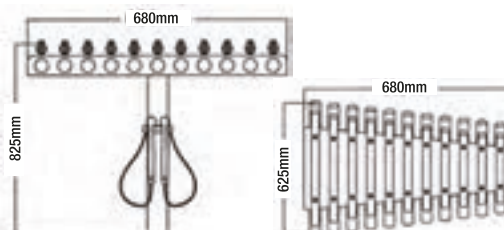

Cheer Bell - A

City Harmony Sound mod. CB/005

Tono Tone	Campana Bell	Tono Tone	Tono medio / Tono alto Middle pitch / High pitch
Scala Scale	Quindici Fifteen	risonanza resonance	Risonanza interna Built-in resonance
gamma range	C5 - C7 C5 - C7	Materiali Materials	Alluminio Billet Billet Aluminium
suono sound	Suono prolungato Loud and maintain	Combinazione suoni Sound combination	Scala completa Full scale

Cheer Bell-A presenta un concetto di design che ricorda la forma di una moderna chitarra con tubi sonori dei colori dell'arcobaleno, per calarsi in un'incantevole atmosfera fiabesca. L'ampia gamma di suoni di C5-C7, che richiama uno scampanello, si adatta a nuovi modi di giocare all'aperto abbinandosi efficacemente a vari tipi di strumenti. Spazio alla musica!

Cheer Bell-A is design by a modern music instrument guitar shape, using seven colors rainbow sound tube, that giving the imagination of a beautiful fairy tale. The C5-C7's wide range of sounds with the tone of the chime bells, adapts to the new outdoor playing that works effectively with all types of instruments, let music ring!

6