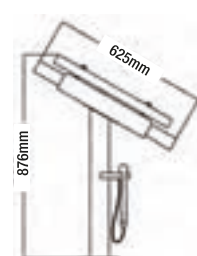

Cheer Bell - A

City Harmony Sound mod. CB/005

Tono Tone	Campana Bell	Tono Tone	Tono medio / Tono alto Middle pitch / High pitch
Scala Scale	Quindici Fifteen	risonanza resonance	Risonanza interna Built-in resonance
gamma range	C5 - C7 C5 - C7	Materiali Materials	Alluminio Billet Billet Aluminium
suono sound	Suono prolungato Loud and maintain	Combinazione suoni Sound combination	Scala completa Full scale

Cheer Bell-A presenta un concetto di design che ricorda la forma di una moderna chitarra con tubi sonori dei colori dell'arcobaleno, per calarsi in un'incantevole atmosfera fiabesca. L'ampia gamma di suoni di C5-C7, che richiama uno scampanello, si adatta a nuovi modi di giocare all'aperto abbinandosi efficacemente a vari tipi di strumenti. Spazio alla musica!

Cheer Bell-A is design by a modern music instrument guitar shape, using seven colors rainbow sound tube, that giving the imagination of a beautiful fairy tale. The C5-C7's wide range of sounds with the tone of the chime bells, adapts to the new outdoor playing that works effectively with all types of instruments, let music ring!

6