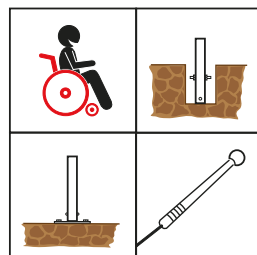

Cheer Bell - E

City Harmony Sound mod. CB/009

Tono Tone	Campana Bell	Tono Tone	Tono basso / Tono medio Low pitch / Middle pitch
Scala Scale	Undici Eleven	risonanza resonance	Risonanza interna Built-in resonance
gamma range	G5 - C7 G5 - C7	Materiali Materials	Alluminio Billet Billet Aluminium
suono sound	Suono prolungato Loud and maintain	Combinazione suoni Sound combination	Scala completa Full scale

Cheer Bell-E richiama le ali di un angelo. Realizzato con 11 tubi sonori in lega di alluminio, la sua melodia è piacevole da ascoltare ed è in grado di emettere suoni angelici. È lo strumento migliore per grandi e piccini, per conoscere ritmo e melodia in grande stile.

Cheer Bell-E is very similar to the angel's wings. Made of 11 aluminum alloy sound tubes, the melody is pleasing to the ears and can make angelic sounds. The best instrument for both adults and children to learn about rhythm and melody in a big way.

8

Cheer Bell - F

City Harmony Sound mod. CB/010

Tono Tone	Marimba Marimba	Tono Tone	Tono medio / Tono alto Middle pitch / High pitch
Scala Scale	Diciotto Eighteen	risonanza resonance	Risonanza integrata Built-in resonance
gamma range	C5 - A5 C5 - A5	Materiali Materials	Alluminio Billet Billet Aluminium
suono sound	Profondo e prolungato Deep and maintain	Combinazione suoni Sound combination	Scala completa Full scale

Il design di Cheer Bell-F è ispirato a racconti fantastici. Strumento a percussione per esterni dal timbro forte, profondo e risonante, innovativo adatto a lezioni di musica e alla riabilitazione.

The Cheer Bell-F design concept stems from legends. It is a strong, deep, resonant outdoor percussion instrument. It is an innovation instrument for music courses and rehabilitation.