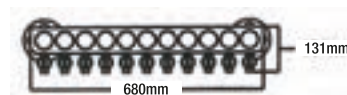

Cheer Bell - E

City Harmony Sound mod. CB/009

Tono Tone	Campana Bell	Tono Tone	Tono basso / Tono medio Low pitch / Middle pitch
Scala Scale	Undici Eleven	risonanza resonance	Risonanza interna Built-in resonance
gamma range	G5 - C7 G5 - C7	Materiali Materials	Alluminio Billet Billet Aluminium
suono sound	Suono prolungato Loud and maintain	Combinazione suoni Sound combination	Scala completa Full scale

Cheer Bell-E richiama le ali di un angelo. Realizzato con 11 tubi sonori in lega di alluminio, la sua melodia è piacevole da ascoltare ed è in grado di emettere suoni angelici. È lo strumento migliore per grandi e piccini, per conoscere ritmo e melodia in grande stile.

Cheer Bell-E is very similar to the angel's wings. Made of 11 aluminum alloy sound tubes, the melody is pleasing to the ears and can make angelic sounds. The best instrument for both adults and children to learn about rhythm and melody in a big way.

8

Cheer Bell - F

City Harmony Sound mod. CB/010

Tono Tone	Marimba Marimba	Tono Tone	Tono medio / Tono alto Middle pitch / High pitch
Scala Scale	Diciotto Eighteen	risonanza resonance	Risonanza integrata Built-in resonance
gamma range	C5 - A5 C5 - A5	Materiali Materials	Alluminio Billet Billet Aluminium
suono sound	Profondo e prolungato Deep and maintain	Combinazione suoni Sound combination	Scala completa Full scale

Il design di Cheer Bell-F è ispirato a racconti fantastici. Strumento a percussione per esterni dal timbro forte, profondo e risonante, innovativo adatto a lezioni di musica e alla riabilitazione.

The Cheer Bell-F design concept stems from legends. It is a strong, deep, resonant outdoor percussion instrument. It is an innovation instrument for music courses and rehabilitation.