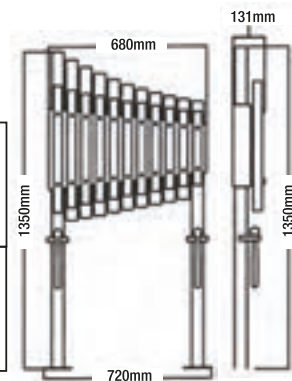

Cheer Bell - E

City Harmony Sound mod. CB/009

Tono Tone	Campana Bell	Tono Tone	Tono basso / Tono medio Low pitch / Middle pitch
Scala Scale	Undici Eleven	risonanza resonance	Risonanza interna Built-in resonance
gamma range	G5 - C7 G5 - C7	Materiali Materials	Alluminio Billet Billet Aluminium
suono sound	Suono prolungato Loud and maintain	Combinazione suoni Sound combination	Scala completa Full scale

Cheer Bell-E richiama le ali di un angelo. Realizzato con 11 tubi sonori in lega di alluminio, la sua melodia è piacevole da ascoltare ed è in grado di emettere suoni angelici. È lo strumento migliore per grandi e piccini, per conoscere ritmo e melodia in grande stile.

Cheer Bell-E is very similar to the angel's wings. Made of 11 aluminum alloy sound tubes, the melody is pleasing to the ears and can make angelic sounds. The best instrument for both adults and children to learn about rhythm and melody in a big way.

8

Cheer Bell - F

City Harmony Sound mod. CB/010

Tono Tone	Marimba Marimba	Tono Tone	Tono medio / Tono alto Middle pitch / High pitch
Scala Scale	Diciotto Eighteen	risonanza resonance	Risonanza integrata Built-in resonance
gamma range	C5 - A5 C5 - A5	Materiali Materials	Alluminio Billet Billet Aluminium
suono sound	Profondo e prolungato Deep and maintain	Combinazione suoni Sound combination	Scala completa Full scale

Il design di Cheer Bell-F è ispirato a racconti fantastici. Strumento a percussione per esterni dal timbro forte, profondo e risonante, innovativo adatto a lezioni di musica e alla riabilitazione.

The Cheer Bell-F design concept stems from legends. It is a strong, deep, resonant outdoor percussion instrument. It is an innovation instrument for music courses and rehabilitation.